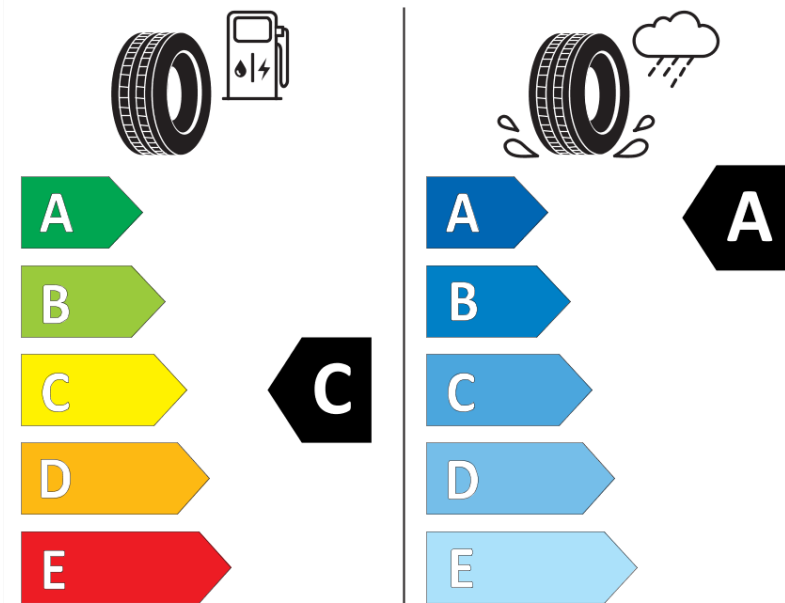

Product Information Sheet

Delegated Regulation (EU) 2020/740

Supplier name or trademark	MICHELIN
Commercial name or trade designation	PRIMACY 3 AO
Tyre type identifier	090571
Tyre size designation	215/55R17
Load-capacity index	94
Speed category symbol	W
Fuel efficiency class	C
Wet grip class	A
External rolling noise class	A
External rolling noise value	68
Severe snow tyre	No
Ice tyre	No
Date of start of production	40/14
Date of end of production	
Load version	SL
Additional information	215/55 R17 94W TL PRIMACY 3 AO GRNX MI

ENERG

MICHELIN

090571

215/55R17 94 W

C1

2020/740