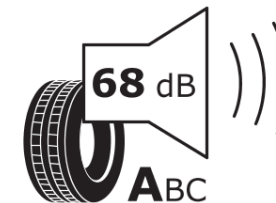

Product Information Sheet

Delegated Regulation (EU) 2020/740

Supplier name or trademark	MICHELIN
Commercial name or trade designation	PRIMACY 3 AO
Tyre type identifier	090571
Tyre size designation	215/55R17
Load-capacity index	94
Speed category symbol	W
Fuel efficiency class	C
Wet grip class	A
External rolling noise class	A
External rolling noise value	68
Severe snow tyre	No
Ice tyre	No
Date of start of production	40/14
Date of end of production	
Load version	SL
Additional information	215/55 R17 94W TL PRIMACY 3 AO GRNX MI

ENERG

MICHELIN

090571

215/55R17 94 W

C1

2020/740